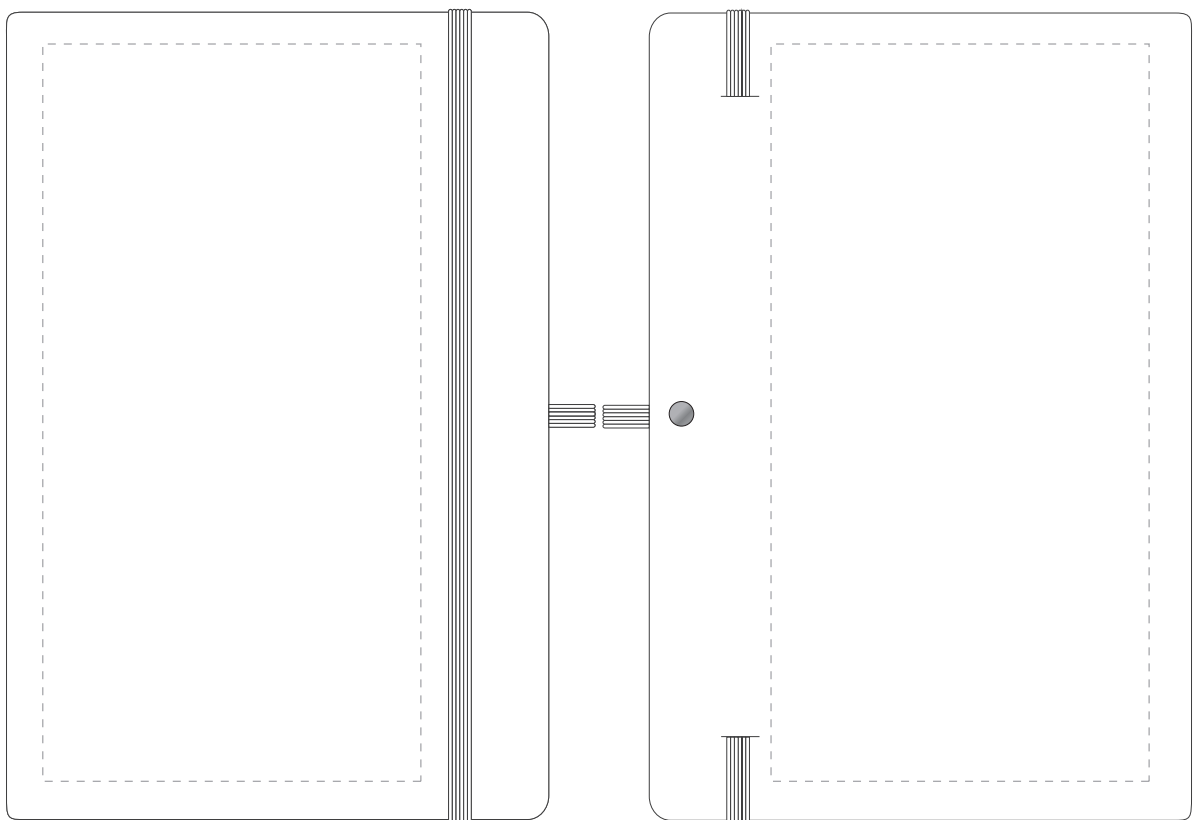

Your Ref:	Quantity:	Product Code: QS0745
Our Ref:	Version: 1	Product Colour: WHITE

PRINTING CONCERNS:**PRODUCT INFO: DUE TO THE NATURE OF THE PRODUCT THE PRINT POSITION MAY VARY BY 2 - 3 MM**

We stock this item in the following colours

**PANTONE REFERENCE(S)**

- Colour 1
- Colour 1
- Colour 1
- Colour 1

Product Image for visualisation
- colours may vary

ARTWORK SCALE 50%

- **CENTRED TO PRINT AREA**
- **CENTRED TO NOTEBOOK**

The dashed line is to demonstrate print area and will not appear on your printed item

To proceed, please approve visual via the online system.

ARTWORK SCALE 100%
Max print area: 195mm x 100mm

ARTWORK SCALE 100%
Max print area: 195mm x 100mm